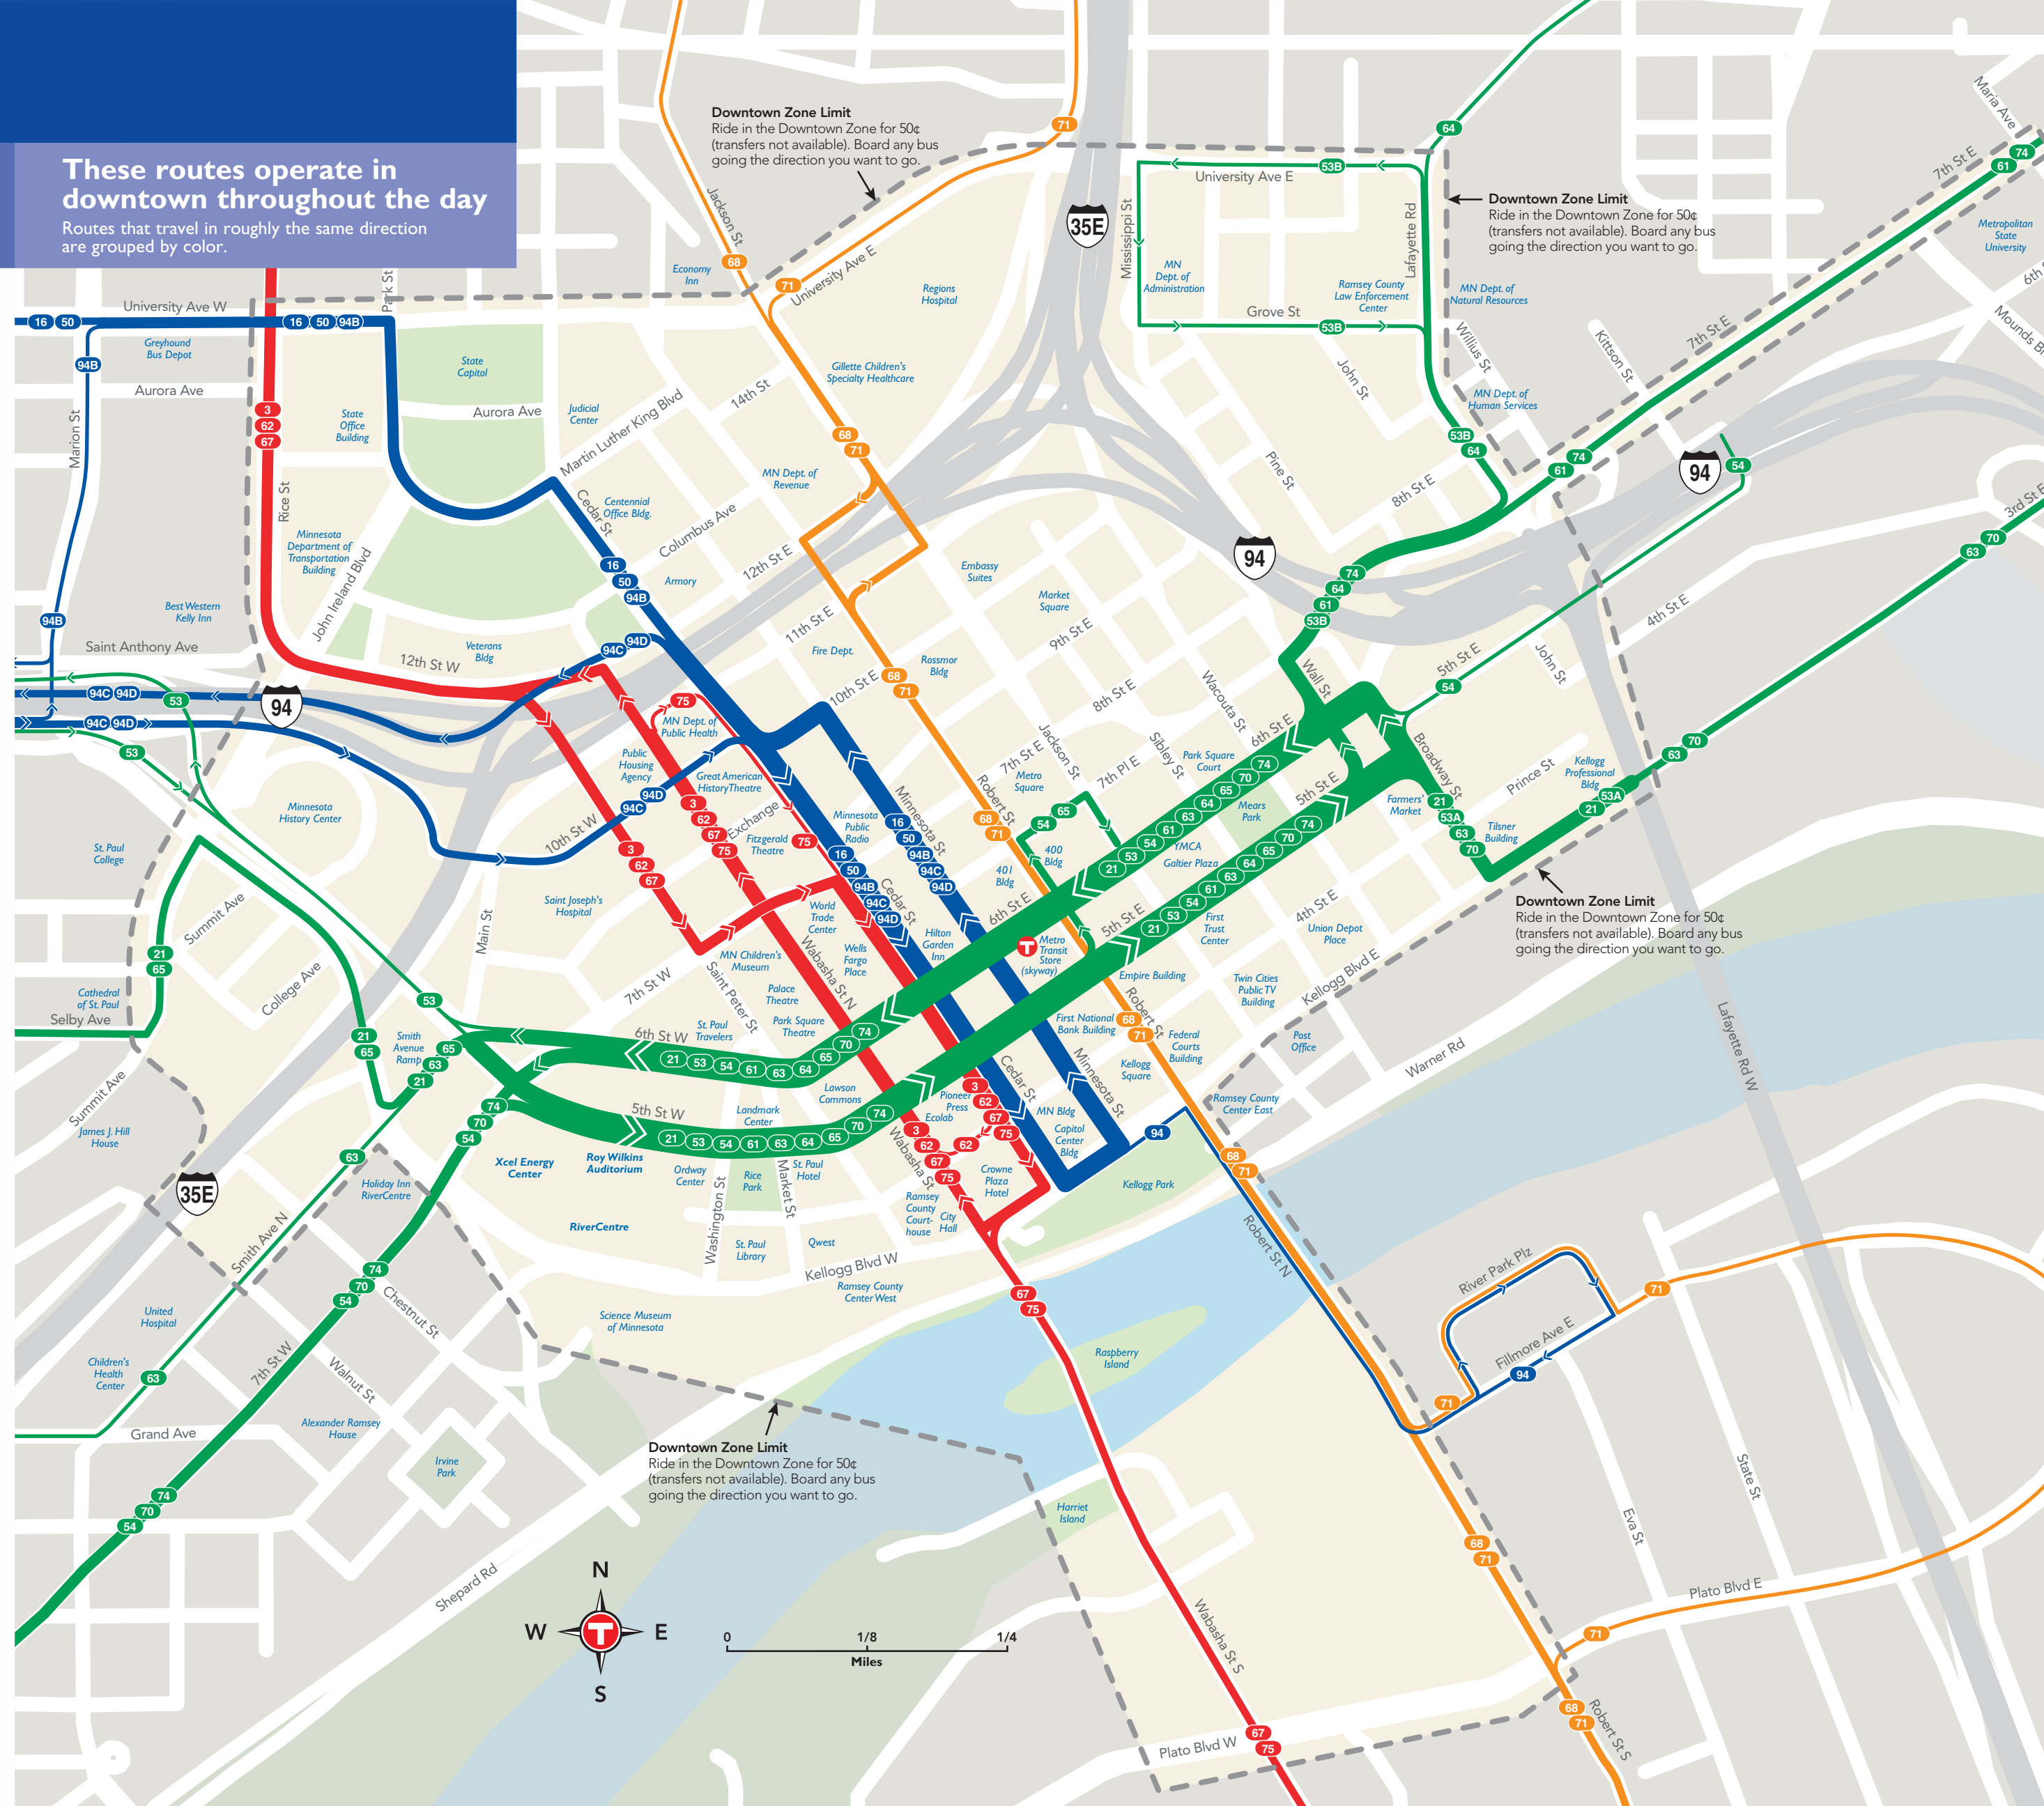

Downtown St. Paul

Routes serving downtown

Buses travel mainly on the streets listed, but may also travel on other streets.

Downtown St. Paul Express/Limited-Stop Routes

Route	Arrives downtown via	Leaves downtown via
50	Cedar St	Minnesota St
53	5th St	6th St
54	5th St	6th St
94	Cedar St	Minnesota St
262	Cedar St	Wabasha St
265	6th St	5th St
275	6th St	5th St
294	6th St	5th St
350	6th St	5th St
351	6th St	5th St
353	6th St	5th St
361	6th St	5th St
364	6th St	5th St
417	5th St	6th St
480	5th St	6th St
484	5th St	6th St
489	5th St	6th St
860	6th St	5th St

Downtown St. Paul Local Routes

Route	Northbound via	Southbound via
3	Wabasha	Cedar
16	Minnesota	Cedar
62	Wabasha	Cedar
67	Wabasha	Cedar
68	Robert	Robert
71	Robert	Robert
75	Wabasha	Cedar
262	Wabasha	Cedar

Route	Eastbound via	Westbound via
21	5th St	6th St
61	5th St	6th St
63	5th St	6th St
64	5th St	6th St
65	5th St	6th St
70	5th St	6th St
74	5th St	6th St

These routes operate in downtown throughout the day

Routes that travel in roughly the same direction are grouped by color.

Trip Planner

To:

From: